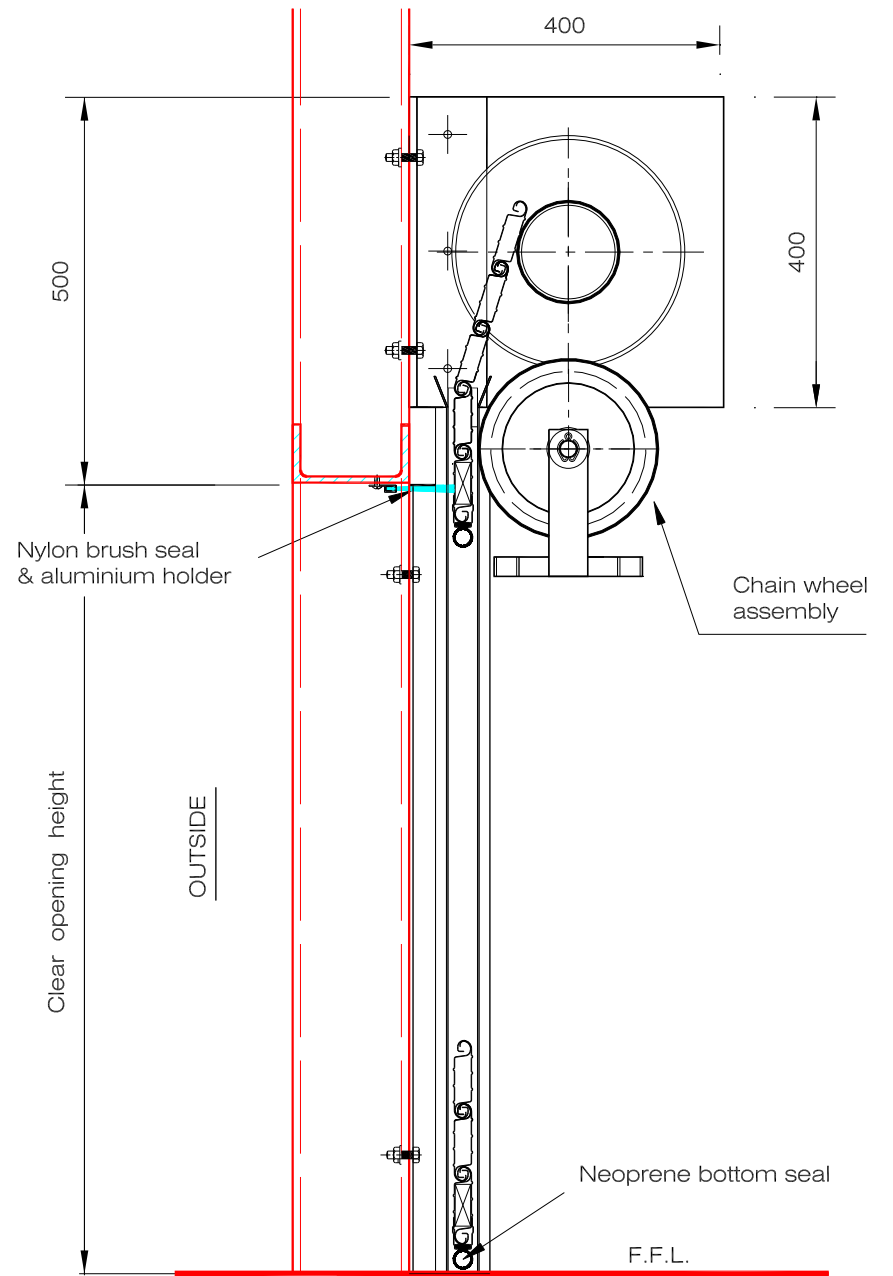

PLAN ON GUIDES

PLAN AT HEAD

**MAXIMUM RECOMMENDED SIZE**  
**4000 WIDE X 4200 HIGH**

SECTION

THIS DRAWING MUST NOT BE SCALED.