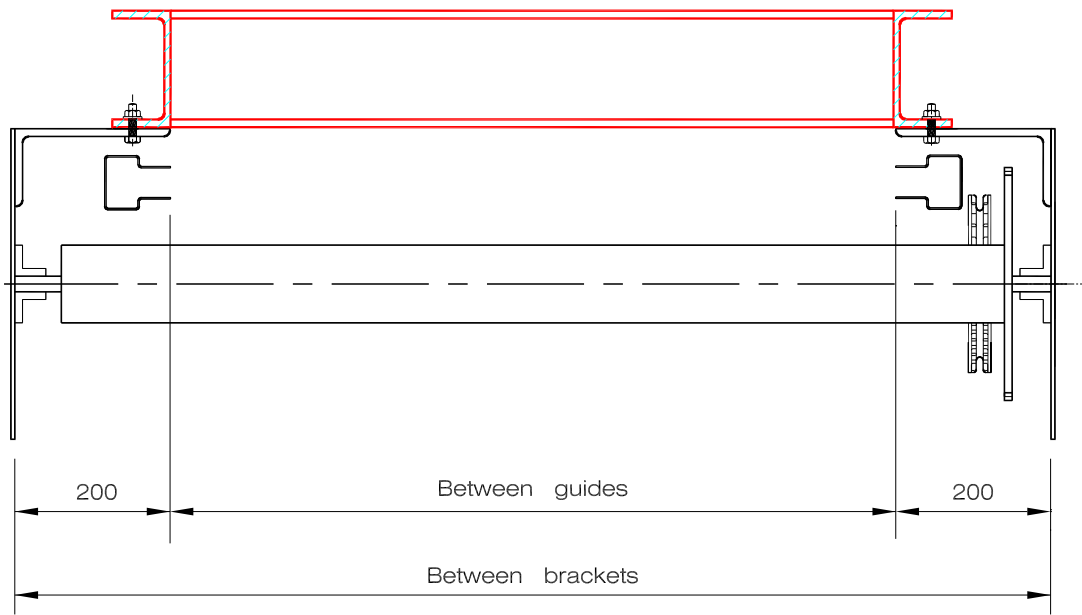

PLAN ON GUIDES

PLAN AT HEAD

**MAXIMUM RECOMMENDED SIZE**  
**4000 WIDE X 4200 HIGH**

SECTION

THIS DRAWING MUST NOT BE SCALED.