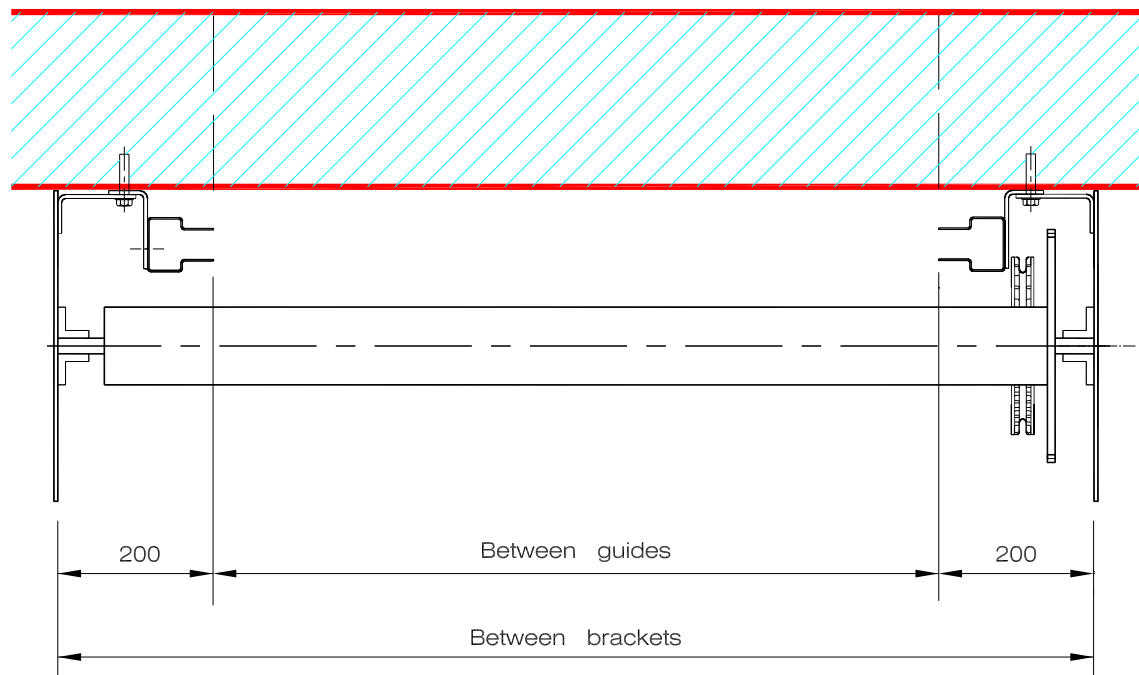

PLAN ON GUIDES

PLAN AT HEAD

MAXIMUM RECOMMENDED SIZE
4000 WIDE X 4200 HIGH

SECTION

THIS DRAWING MUST NOT BE SCALED.