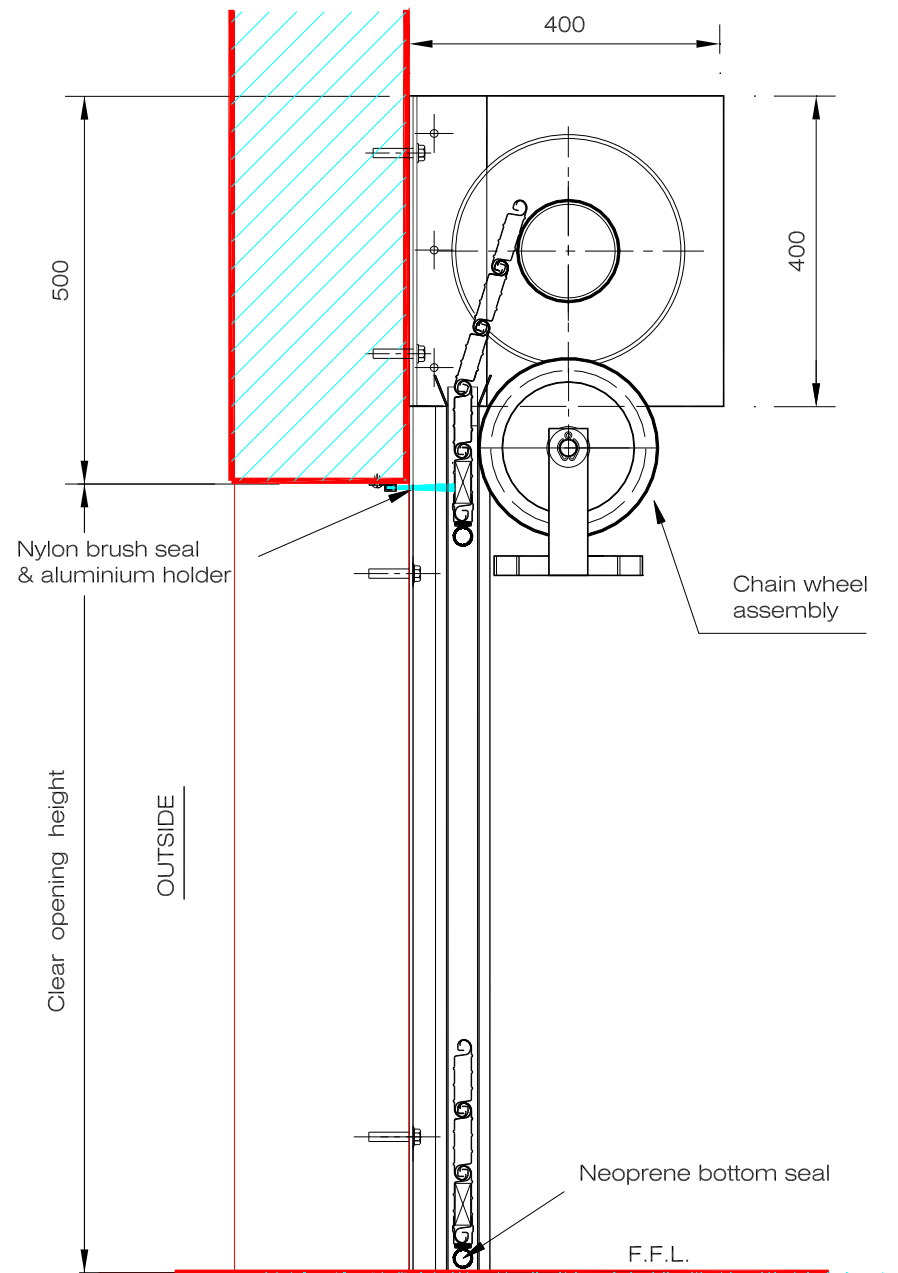

PLAN ON GUIDES

PLAN AT HEAD

MAXIMUM RECOMMENDED SIZE
4000 WIDE X 4200 HIGH

SECTION

THIS DRAWING MUST NOT BE SCALED.